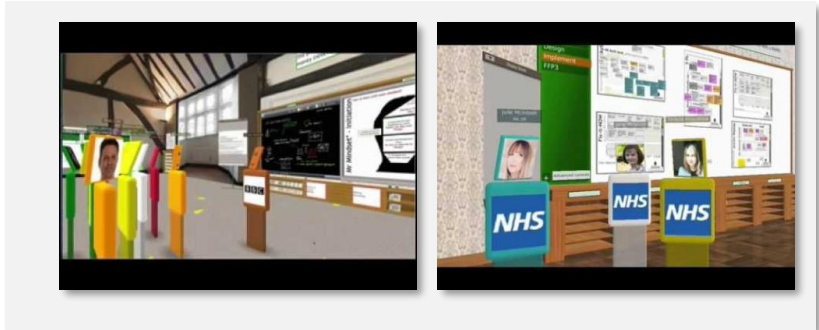

NHS Scotland

The NHS in Scotland, like many parts of the public sector, needs to do more and different with less. The only sustainable solution to this challenge is to fundamentally change the way we do everything