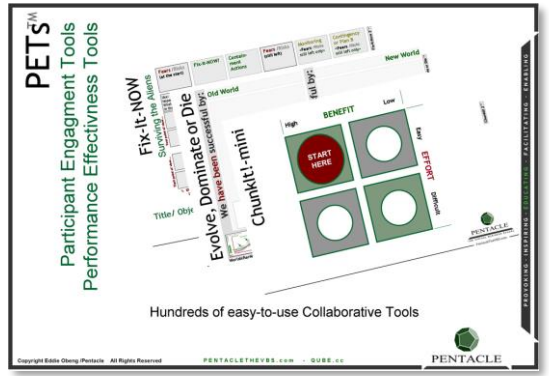

Over 300 Performance Enhancement Tools (PETs) researched and created by Prof. Eddie Obeng are built into QUBE

QUBE enables you to operate your business with no drop in productivity, even in an extended business continuity situation

UNIQUE IMMERSIVE 4DOFFCE FACILITY

<https://QUBE.cc>
MailTo:Contact_Us@PentacleTheVBS.com