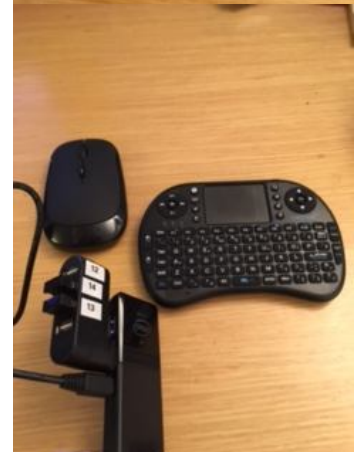

- a. Nano-computer (Nano-PC) QUBE will run automatically
- b. Keyboard
- c. USB hub 4 sockets
- d. Mouse
- e. Wifi Wireless Device preloaded with 3 GB data (3 month validity)
- f. Headset
- g. Keyboard charger - (no.10) standard USB charger
- h. Wifi Wireless Device charger - (no.11) standard USB charger

Step 1) Ensure correct plug (Europe/UK/USA) is in power supply (no.18)

Step 2) Connect power supply to Intel stick (no.17)

Step 3) Connect USB hub to Intel stick (no.16)

Step 4) USB hub will already contain connections for mouse (no.13) and Keyboard (no.14)

IMPORTANT: You can replace the enclosed keyboard and mouse with standard sized equipment if you prefer.

Step 5) Connect HDMI lead to Intel stick (no.15)

Step 6) Connect opposite end of HDMI lead to your monitor

Step 7) Plug in headphones to USB hub (no.12)

Step 8) Turn on mouse (switch on the bottom)

Step 9) Turn on keyboard (switch on top edge)

Step 10a) Connect with the mobile wifi enclosed. Turn on white mobile wifi (press and hold long button next to display) It will connect automatically. The code is in the inside of the lid