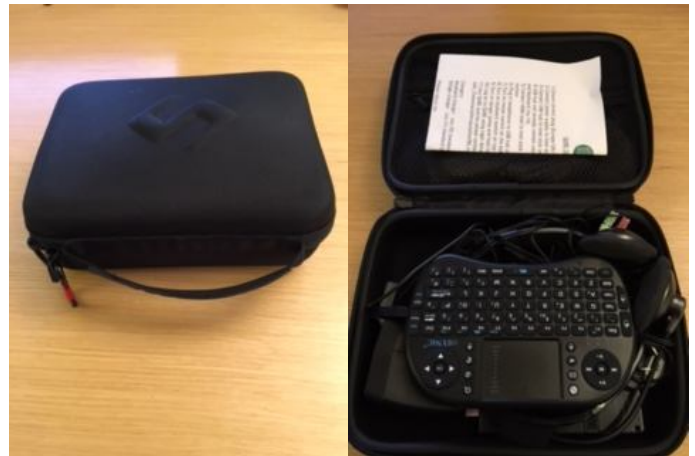

QUBE-on-a-stick

Assembly is easy:

All the connections needed to set up QUBE-on-a-stick are numbered.

Simply plug the pairs of numbers together.

The case contains everything you need to be on QUBE in a few minutes.

- a. Nano-computer (Nano-PC) QUBE will run automatically
- b. Keyboard
- c. USB hub 4 sockets
- d. Mouse
- e. Wifi Wireless Device preloaded with 3 GB data (3 month validity)
- f. Headset
- g. Keyboard charger - (no.10) standard USB charger
- h. Wifi Wireless Device charger - (no.11) standard USB charger